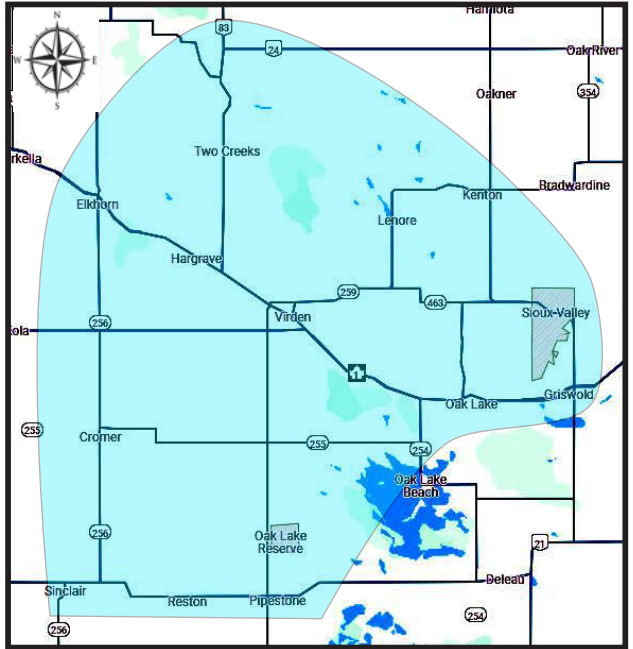

CIRCULATION LIST

Town	Total distribution
Rivers	884
Rapid City	150
Oak River	75
Forrest Station	50
Cardale	24
Harding	14
Bradwardine	10
Brandon	860
Alexander RR1	25
Kenton	70
Oak Lake	25
Hamiota	130
Lenore	30
Virden	50
Total circulation in Trade Area	2,407
Subscriptions & Online Readers	4,663
Total circulation	7,070

Empire-Advance

writing think & create since 1997

The Virden Empire-Advance serves the communities of:

- | | |
|----------|--------------|
| Virden | Cromer |
| Elkhorn | Sinclair |
| Reston | Sioux Valley |
| Oak Lake | Kenton |
| Lenore | Brandon |
| Miniota | Pipestone |
| Kola | Alexander |

www.empireadvance.com

RIVERS BANNER

The Rivers Banner serves the communities of:

- | | |
|-------------|-----------------|
| Rivers | Forrest Station |
| Oak River | Alexander |
| Rapid City | Kenton |
| Cardale | Oak Lake |
| Harding | Hamiota |
| Bradwardine | Lenore |