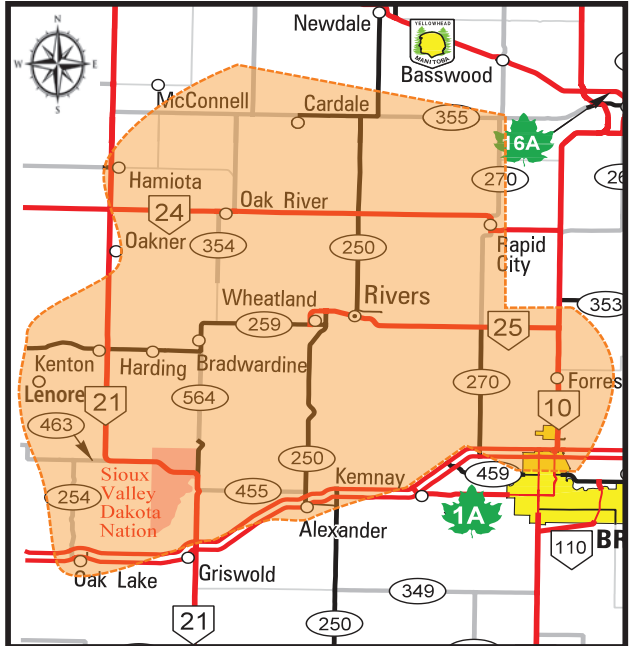

RIVERS BANNER

The Rivers Banner serves the communities of:

Rivers	Forrest Station
Oak River	Alexander
Rapid City	Kenton
Cardale	Oak Lake
Harding	Hamiota
Bradwardine	Lenore

www.riversbanner.com